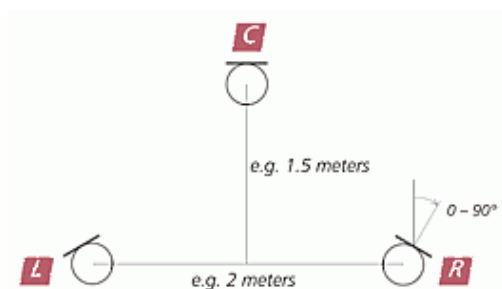

### Complete Set for Recording with a Decca Tree - Shoeps Decca Tree Set

The Decca Tree Set "2S" contains three CCM 2S Lg compact microphones instead of the CCM 2H Lg.

**Cena:** \$0,00

**Kategorie:** [Audio](#), [Mikrofony](#)

## OPIS

- small, light-weight microphones (CCM L compact microphones) with sphere attachments
- common wooden box for the set

The Decca Tree Set "2H" consists of the following items:

- 3× CCM 2H Lg compact microphone,
- 2× matching,
- 3× KA 40 sphere attachment,
- a common wooden box

The Decca Tree Set "2S" contains three CCM 2S Lg compact microphones instead of the CCM 2H Lg.

For each CCM L microphone in these sets, one SGC mounting clamp and one K 5 LU output cable are included.