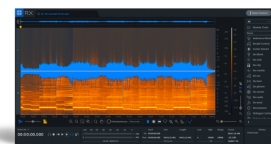

IZOTOPE RX POST PRODUCTION SUITE 4

RX Post Production Suite RX 4 includes RX 7 Advanced, Dialogue Match, Neutron 3 Advanced, Stratus 3D, Symphony 3D, Insight 2, RX Loudness Control, 250 sound effects from Pro Sound Effects, and Groove3 video tutorials.

Cena:

Kategorie: [Audio](#), [Rekonstrukcja dźwięku](#)

GALLERY IMAGES

OPIS

RX POST PRODUCTION SUITE 4

Includes RX 7 Advanced, Dialogue Match, Neutron 3 Advanced, Stratus 3D, Symphony 3D, Insight 2, RX Loudness Control, 250 sound effects from Pro Sound Effects, and Groove3 video tutorials.

The most powerful software suite for post—ever.

RX has been the industry leader in audio repair for years, and Post Production Suite 4 only adds to its legacy. The revolutionary new Dialogue Match, mixing powerhouse Neutron 3 Advanced, and multichannel Stratus 3D and Symphony 3D reverbs join RX 7 Advanced, Insight 2, and RX Loudness Control to bring you the most comprehensive post production software package on the market.