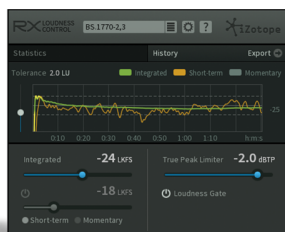

IZOTOPE RX POST PRODUCTION SUITE 4

RX Post Production Suite RX 4 includes RX 7 Advanced, Dialogue Match, Neutron 3 Advanced, Stratus 3D, Symphony 3D, Insight 2, RX Loudness Control, 250 sound effects from Pro Sound Effects, and Groove3 video tutorials.

Cena:

Kategorie: [Audio](#), [Rekonstrukcja dźwięku](#)

GALLERY IMAGES

OPIS

RX POST PRODUCTION SUITE 4

Includes RX 7 Advanced, Dialogue Match, Neutron 3 Advanced, Stratus 3D, Symphony 3D, Insight 2, RX Loudness Control, 250 sound effects from Pro Sound Effects, and Groove3 video tutorials.