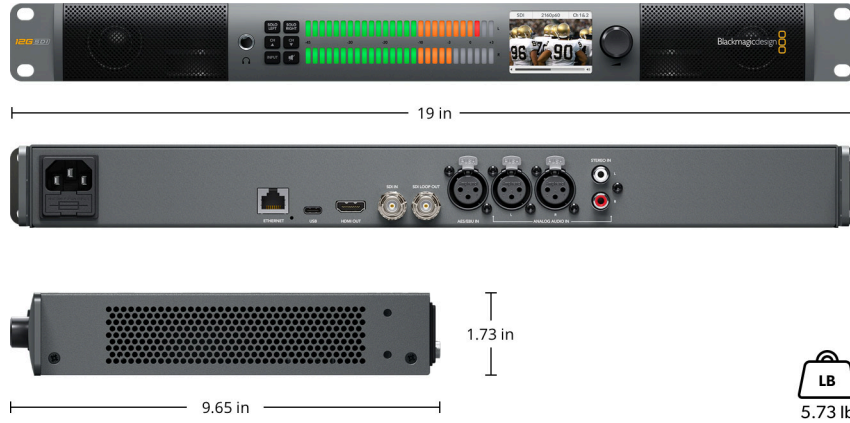

Physical Specifications

Environmental Specifications

Operating Temperature

0° to 40° C (32° to 104° F)

Storage Temperature

-20° to 45° C (-4° to 113° F)

Relative Humidity

0% to 90% non-condensing

What's Included

Blackmagic Audio Monitor 12G
PPM and Loudness Scale Stickers
SD card with software and manual

Warranty

12 Month Limited Manufacturer's Warranty.

All items on this website are copyright Blackmagic Design Pty. Ltd. 2020, all rights reserved. All trademarks are property of their respective owners. MSRP includes duties, but excludes sales tax and shipping costs. This website uses remarketing services to advertise on third party websites to previous visitors to our site. You can opt out at any time by changing cookie settings. [Privacy Policy](#)

Blackmagic Design Authorized Reseller