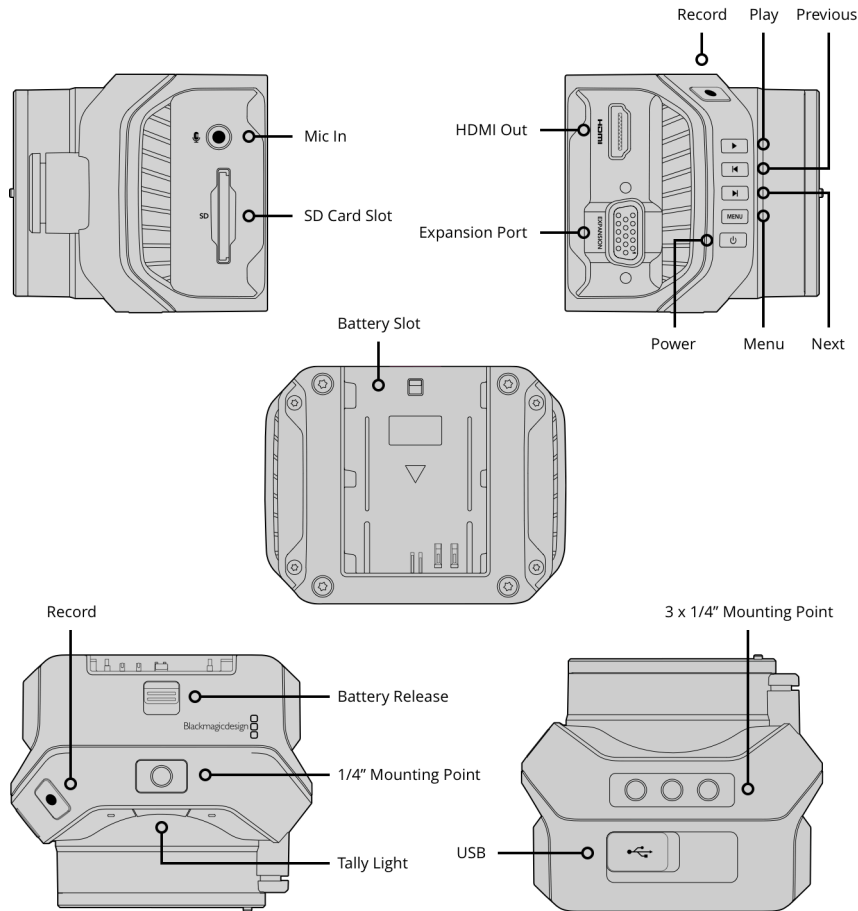

Mounting Options

1 x 1/4 inch (top), 3 x 1/4 inch (bottom).

Connections

Total Video Inputs

None

Total Video Outputs

1 x HDMI Type A, 1 x Composite Video output.

Analog Audio Inputs

1 x 3.5mm stereo jack, mic or line level. Can also be used for timecode input.

Analog Audio Outputs

1 x 3.5mm stereo headphone jack

Reference Input

Tri-Sync or Black Burst on expansion connector.

Expansion Port

DB-HD15 serial connector provides support for:
Power input
LANC input
1 x S.Bus input
4 x PWM channel input
Reference input
Composite video output

Remote Control

Lens control, recording parameters and record trigger start/stop trigger via LANC and PWM or S.Bus remote channels

Computer Interface

USB 2.0 Mini-B port for software updates.

Audio**Microphone**

Integrated stereo microphone.

Standards**SD Video Standards**

None

HD Video Standards

1080p23.98, 1080p24, 1080p25,
1080p29.97, 1080p30, 1080p50,
1080p59.94, 1080p60