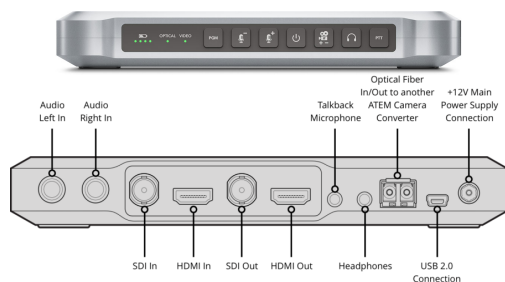

ATEM CAMERA CONVERTER

Blackmagicdesign

Get everything you need for cameras in live production with a single converter! Connect your camera's SDI or HDMI outputs for conversion to optical fiber, while your switcher program feed can be fed back via optical fiber for camera monitoring. ATEM Camera Converter includes an internal battery, talkback, tally, and microphone inputs!

Cena:

Kategorie: [Video](#), [Produkcja](#), [Miksery wizyjne](#), [Broadcast](#), [Miksery wizyjne](#)

GALLERY IMAGES

OPIS

Connections

SDI Video Input

1 x 10 bit SD/HD switchable.

SDI Video Output

1 x 10 bit SD/HD switchable.

HDMI Video Input

1 x HDMI type A connector.

HDMI Video Output

1 x HDMI type A connector.

Talkback Audio

1 x 3.5mm stereo connector for talkback microphone. 1 x 3.5mm stereo connector for stereo headphones, compatible with iPhone headsets.

Analog Audio

2 x balanced 1/4" TRS connectors (stereo) microphone level in. When connected, replaces audio from SDI In or HDMI In.

Optical Fiber Video Input

1 x single mode SD/HD switchable with LC connector.