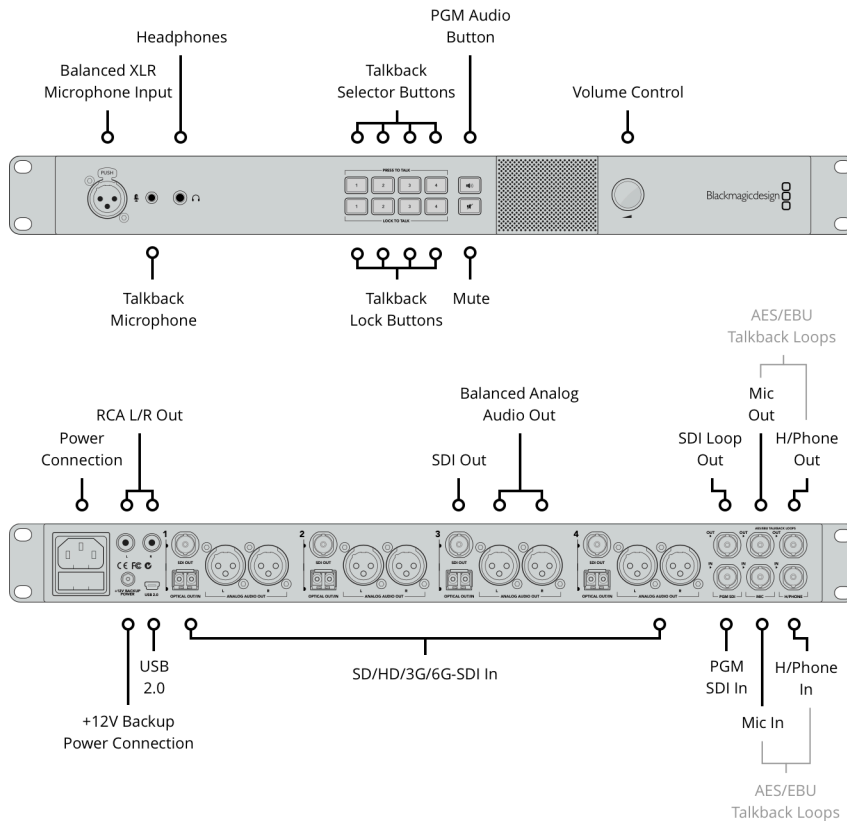

#### Optical Fiber Video Output

4 x single mode SD/HD switchable camera outputs with LC connector.

#### Optical Fiber Audio Input

1 x single mode camera audio inputs with LC connector. Channels 1 & 2 are camera audio. Channels 15 & 16 are intercom audio.

#### Optical Fiber Audio Output

1 x single mode camera audio outputs with LC connector. Channels 1 & 2 are camera audio. Channels 15 & 16 are intercom audio.

#### Computer Interface

1 x mini-B type USB 2.0 connector for firmware updates.