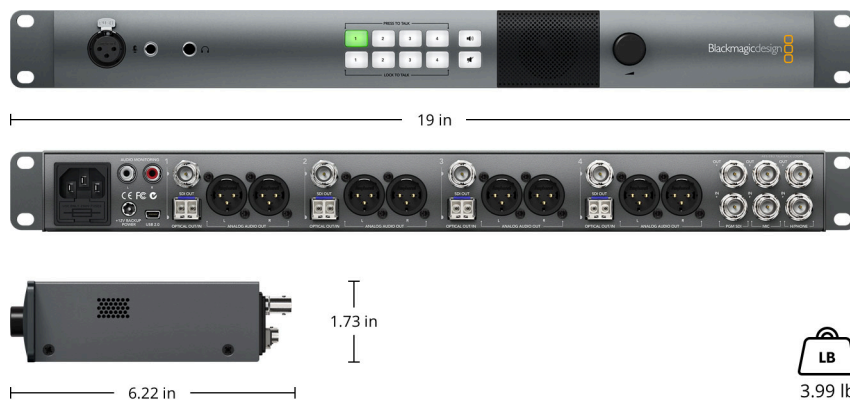

Operating Systems

Mac 10.11 El Capitan,
Mac 10.12 Sierra or later.

Windows 8.1 and 10.

Power Requirements

Power Supply

100 - 240 V AC input with redundant
12 - 31V DC input.

Physical Specifications

Environmental Specifications

Operating Temperature

0° to 40° C (32° to 104° F)

Storage Temperature

-20° to 45° C (-4° to 113° F)

Relative Humidity

0% to 90% non-condensing

What's Included

ATEM Studio Converter
SD card with software and manual