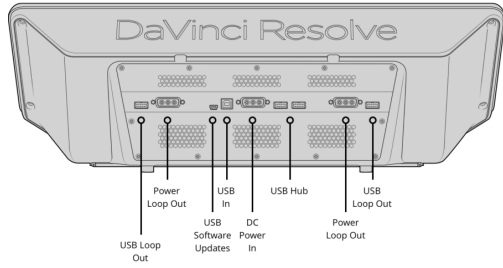

BLACKMAGIC DAVINCI RESOLVE ADVANCED PANEL

Blackmagicdesign

Designed with three ergonomically connected control surfaces and a pull out keyboard, DaVinci Resolve Advanced Panel gives you complete command of every color grading session! Each correction control has a separate soft key, knob, high resolution weighted trackball or ring so you can experiment quicker to create a wider range of looks!

Cena:

Kategorie: [Video](#), [Broadcast](#), [Encodowanie i Streaming](#)

GALLERY IMAGES

OPIS

Connections

Computer Interface

USB Type-B connector on each panel.

USB Loop Out

2 x loop out USB Type-A connectors for side panels.

USB Hub

2 x USB Type-A connectors for a mouse and other USB devices.

Software Updates

USB Type Mini-B connectors on each panel for factory software updates.

12V Power Input

Centre 3-pin 3W3 D-Sub connector on Trackball Panel.

3-pin 3W3 D-Sub connector on the Search Dial and T-bar Panels.

12V Power Output

Left and right 3-pin 3W3 D-Sub connectors on Trackball Panel.