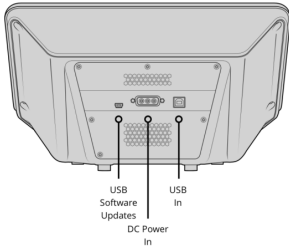

BLACKMAGIC DAVINCI RESOLVE ADVANCED PANEL

Blackmagicdesign

Designed with three ergonomically connected control surfaces and a pull out keyboard, DaVinci Resolve Advanced Panel gives you complete command of every color grading session! Each correction control has a separate soft key, knob, high resolution weighted trackball or ring so you can experiment quicker to create a wider range of looks!

Cena:

Kategorie: [Video](#), [Broadcast](#), [Encodowanie i Streaming](#)

GALLERY IMAGES

OPIS

Connections

Computer Interface

USB Type-B connector on each panel.

USB Loop Out

2 x loop out USB Type-A connectors for side panels.

USB Hub

2 x USB Type-A connectors for a mouse and other USB devices.

Software Updates

USB Type Mini-B connectors on each panel for factory software updates.

12V Power Input

Centre 3-pin 3W3 D-Sub connector on Trackball Panel.

3-pin 3W3 D-Sub connector on the Search Dial and T-bar Panels.

12V Power Output

Left and right 3-pin 3W3 D-Sub connectors on Trackball Panel.