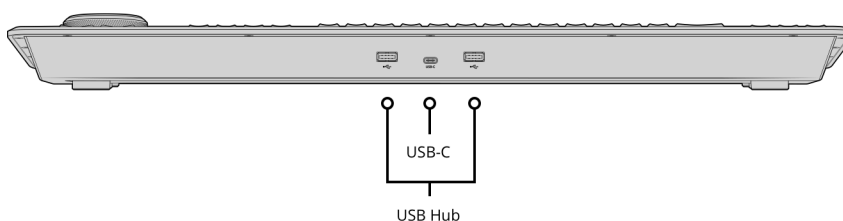

\$995

Connections

Computer Interface

USB Type-C.

USB Hub

2 x USB Type-A for a mouse and other USB devices.

Power Requirements

Power Usage