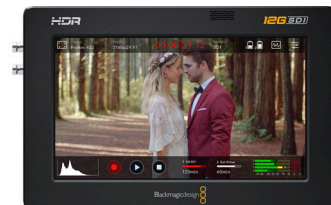

Blackmagic Video Assist 5" 12G HDR

Blackmagic Video Assist 5" 12G HDR adds professional monitoring and recording to any SDI or HDMI camera in all HD, Ultra HD, 2K and 4K DCI formats! The super bright 2500nit 5 inch HDR monitor supports 3D LUTs and features professional scopes along with powerful focus assist and exposure tools that help you accurately set focus, exposure and frame shots. The built in SD card recorder save files in broadcast quality 10-bit 4:2:2 ProRes or DNx formats. The files are all standard, so you can start editing immediately without having to convert them!

\$795

Connections

SDI Video Inputs

1 x Micro BNC

SDI Video Outputs

1 x Micro BNC

SDI Rates

270Mb, 1.5G, 3G, 6G, 12G.

Built in Speaker

Mono

Screen Dimensions

5 inch 1920 x 1080.

Screen Brightness

2500nits

Screen Color

P3 wide color gamut