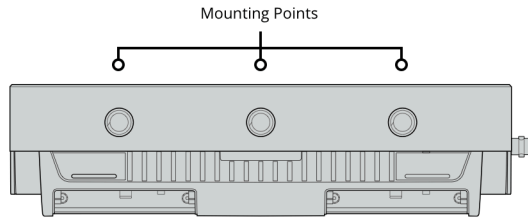

5 Inch 1080p60 High Brightness Touchscreen