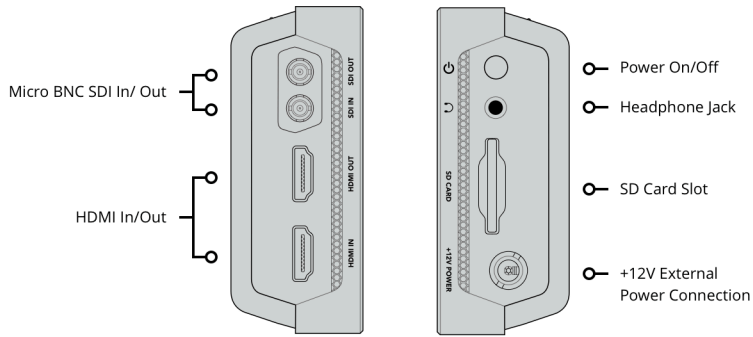

5 Inch 1080p60 High Brightness Touchscreen