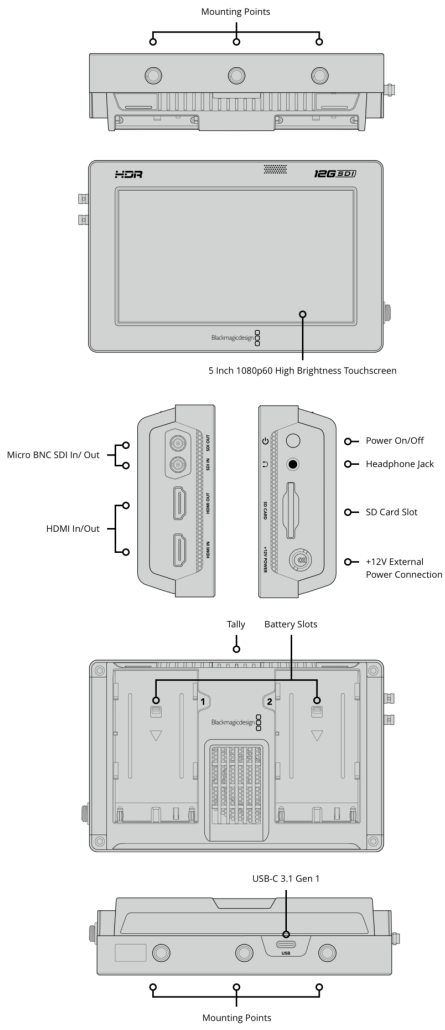

BLACKMAGIC VIDEO ASSIST 5" 12G HDR

Blackmagic Video Assist 5" 12G HDR adds professional monitoring and recording to any SDI or HDMI camera in all HD, Ultra HD, 2K and 4K DCI formats! The super bright 2500nit 5 inch HDR monitor supports 3D LUTs and features professional scopes along with powerful focus assist and exposure tools that help you accurately set focus, exposure and frame shots. The built in SD card recorder save files in broadcast quality 10-bit 4:2:2 ProRes or DNx formats. The files are all standard, so you can start editing immediately without having to convert them!

Cena:

Kategorie: [Video](#), [Produkcja](#), [Monitoring TV](#), [Rejestratory Video](#), [Broadcast](#), [Rejestratory Video](#)

GALLERY IMAGES

OPIS

Connections

SDI Video Inputs

1 x Micro BNC

SDI Video Outputs

None, embedded audio only.

Analog Audio Outputs

1 x 3.5 mm headphone jack.

Built in Speaker

Mono

Screen Dimensions

5 inch 1920 x 1080.

Screen Brightness