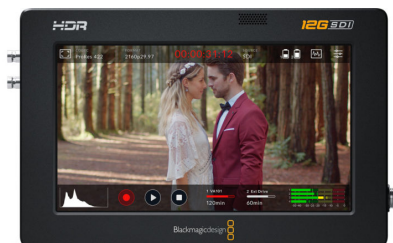

BLACKMAGIC VIDEO ASSIST 5" 12G HDR

Blackmagic Video Assist 5" 12G HDR adds professional monitoring and recording to any SDI or HDMI camera in all HD, Ultra HD, 2K and 4K DCI formats! The super bright 2500nit 5 inch HDR monitor supports 3D LUTs and features professional scopes along with powerful focus assist and exposure tools that help you accurately set focus, exposure and frame shots. The built in SD card recorder save files in broadcast quality 10-bit 4:2:2 ProRes or DNx formats. The files are all standard, so you can start editing immediately without having to convert them!

Cena:

Kategorie: [Video](#), [Produkcja](#), [Monitoring TV](#), [Rejestratory Video](#), [Broadcast](#), [Rejestratory Video](#)

GALLERY IMAGES

OPIS

Connections

SDI Video Inputs

1 x Micro BNC

SDI Video Outputs

1 x Micro BNC

SDI Rates

270Mb, 1.5G, 3G, 6G, 12G.

HDMI 2.0a Video Inputs

1

HDMI 2.0a Video Outputs

1

Analog Audio Inputs

None, embedded audio only.

Analog Audio Outputs

1 x 3.5 mm headphone jack.

Built in Speaker

Mono

Screen Dimensions

5 inch 1920 x 1080.

Screen Brightness