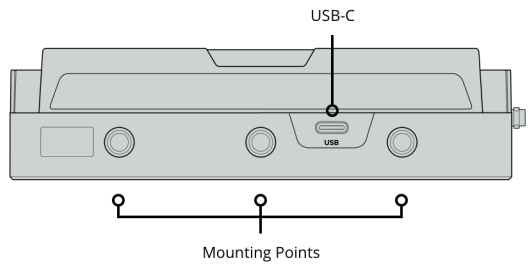

5 Inch 1080p60 Touchscreen