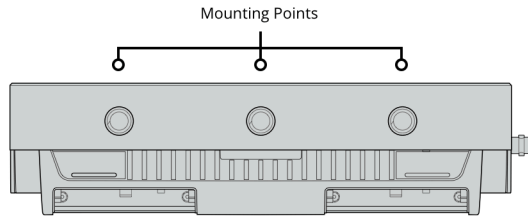

SD Interface

1 x UHS-I SD slot.

Storage Type

SDXC UHS-I and SDHC UHS-I SD cards.

Supports DS, HS, SDR12, SDR25, DDR50, SDR50 and SDR104 SD cards.

Computer Interface

1 x USB Type-C for initial setup, software updates and Video Assist Utility software control.