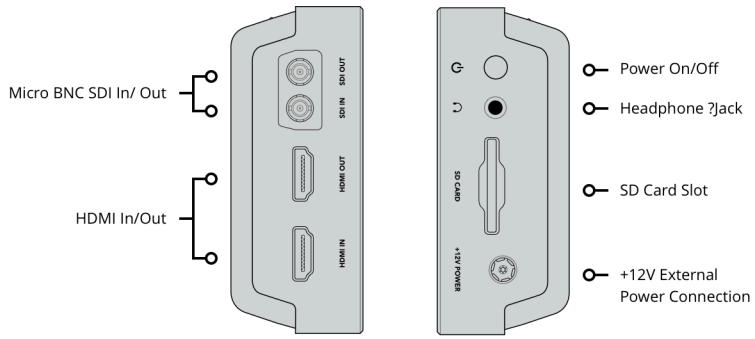

5 Inch 1080p60 Touchscreen