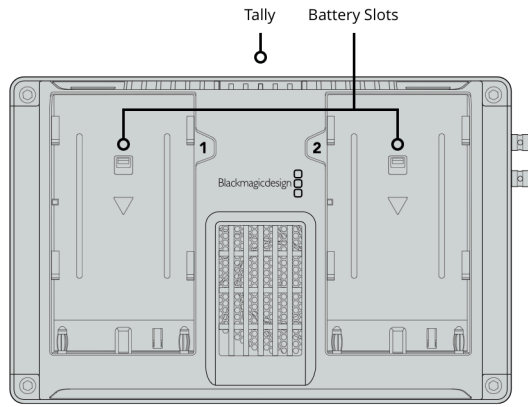

5 Inch 1080p60 Touchscreen