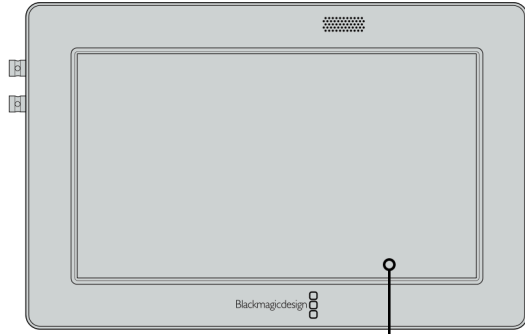

SD Interface

1 x UHS-I SD slot.

Storage Type

SDXC UHS-I and SDHC UHS-I SD cards.

Supports DS, HS, SDR12, SDR25, DDR50, SDR50 and SDR104 SD cards.

Computer Interface

1 x USB Type-C for initial setup, software updates and Video Assist Utility software control.