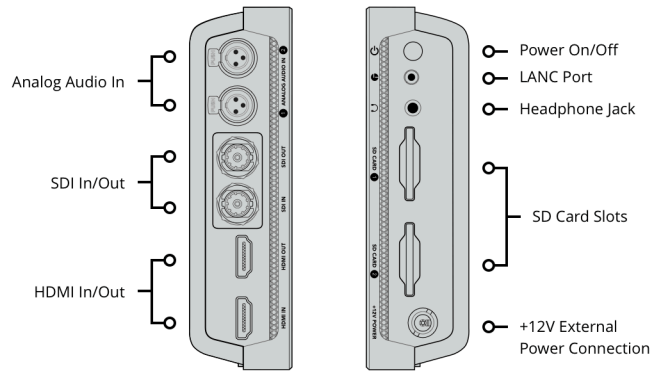

Remote Control

1 x 2.5mm LANC for Record Start and Stop.

SD Interface

Dual UHS-II SD slots

Storage Type

Removable SDXC UHS-II, SDXC UHS-I and SDHC UHS-I SD cards. Supports DS, HS, SDR12, SDR25, DDR50, SDR50 and SDR104 SD cards.

Computer Interface

1 x USB Type-C 3.1 Gen 1 for external drive recording, initial setup, software updates and Video Assist Utility software control.

7 Inch 1920 x 1200
High Brightness Touchscreen

SDI Video Standards