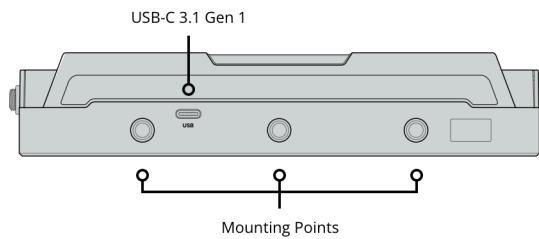

7 Inch 1920 x 1200
High Brightness Touchscreen