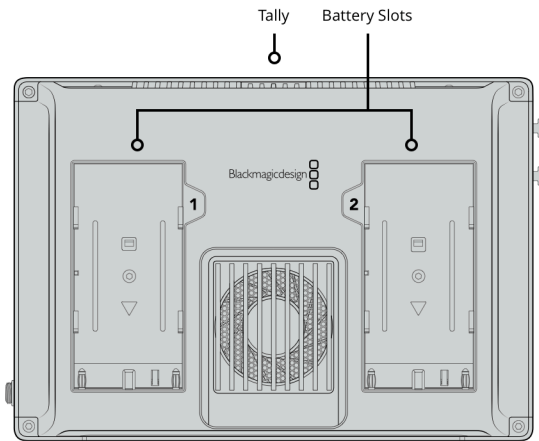

7 Inch 1920 x 1200
High Brightness Touchscreen