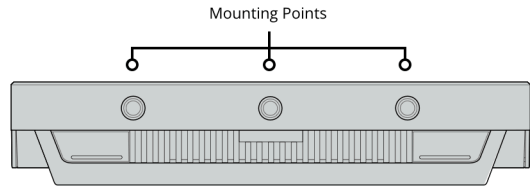

7 Inch 1920 x 1200
High Brightness Touchscreen