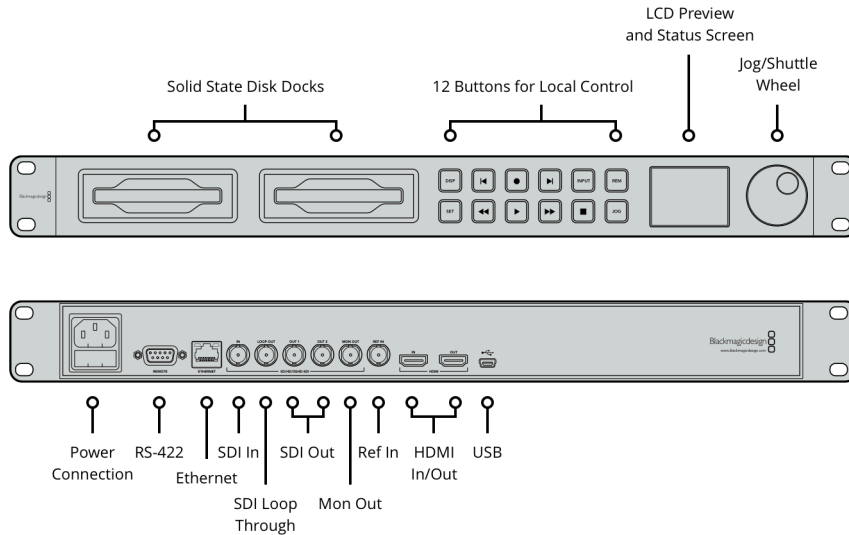

HDMI Audio Outputs

2 channels.

Reference Input

Tri-Sync or Black Burst.

Reference Indicator

None

Recorder Configuration

Front panel configurable or USB 2.0 high speed interface.

Computer Interface

1 x type B USB 2.0 port for initial setup, software updates and HyperDeck Utility software control.

Standards

SD Video Standards

525i59.94 NTSC, 625i50 PAL

HD Video Standards

720p50, 720p59.94, 720p60
 1080p23.98, 1080p24, 1080p25,
 1080p29.97, 1080p30
 1080PsF23.98, 1080PsF24,
 1080PsF25, 1080PsF29.97, 1080PsF30
 1080i50, 1080i59.94, 1080i60