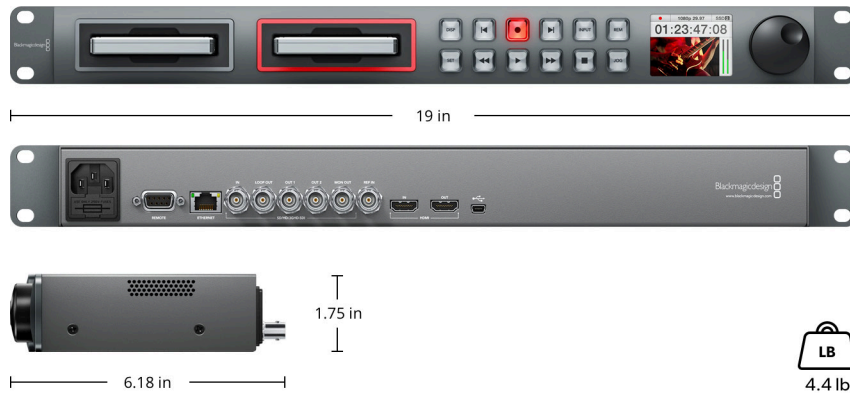

Power Requirements

Power Supply

1x Internal 100-240V AC.

Physical Specifications

Environmental Specifications

Operating Temperature

5° to 40° C (41°vto 104° F)

Storage Temperature

-20° to 45° C (-4° to 113° F)

Relative Humidity

0% to 90% non-condensing

What's Included

HyperDeck Studio
SD card with software and user
manual, Blackmagic HyperDeck SDK
and Ethernet HyperDeck
Control Protocol.

Warranty

12 Month Limited Manufacturer's Warranty.