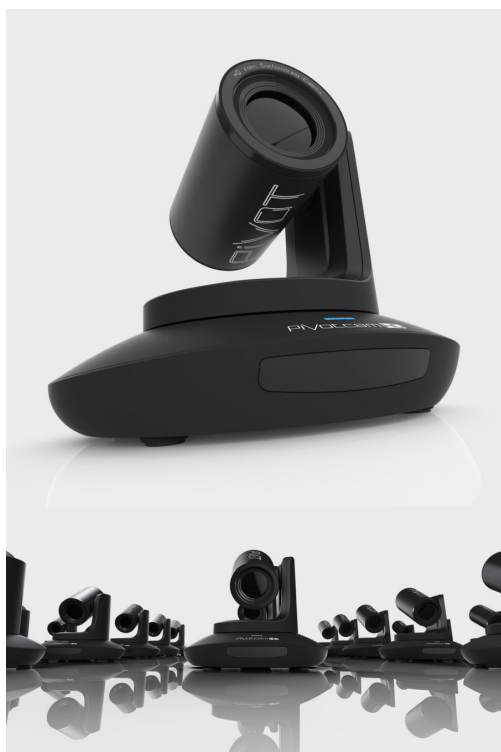

## PIVOTCAM

# ROSS

PIVOTCam - Fully Integrated Broadcast Video Cameras

The perfect addition to any video production, the PIVOTCam offers high performance image capture with quiet and accurate PTZ functionality. Perfect for live broadcasts based in houses of worship, corporate board rooms, auditoriums, classrooms, and TV studios, the PIVOTCam offers something for every budget, with fabulous features to match your exact needs.

#### Be on Target

Fast and efficient Pan/Tilt/Zoom and Focus control with preset recalls. A large rotation angle range, ultra-smooth PTZ mechanism, and preset positions come together for fast and smooth maneuvering of the camera.

#### See Clearly

Fully progressive PIVOTCam cameras capture pivotal moments in high quality and high definition, quickly and accurately with high quality optics and the latest CMOS technology.