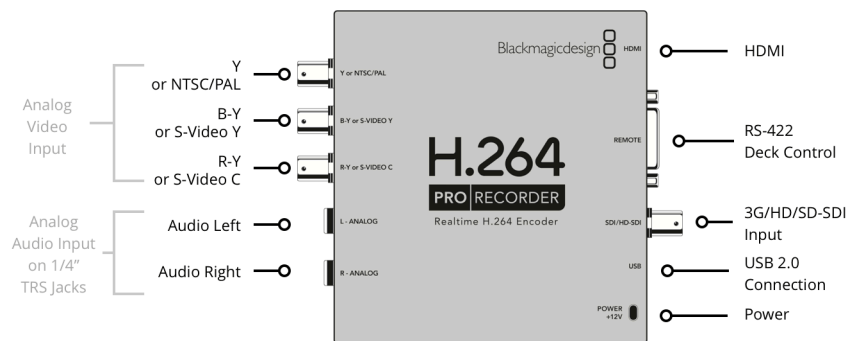

Connections

SDI Video Input

1 x 10-bit SD/HD switchable

Analog Video Input

1 x Component YUV on 3 BNCs switchable to S-Video or Composite. Component supports HD and SD.

HDMI Video Input

1 x HDMI type A connector.

Analog Audio Input

2 Channels of professional balanced analog audio with standard 1/4 inch jack connections.

SDI Audio Input

2 Channels from embedded SDI audio.

HDMI Audio Input

2 Channels from embedded HDMI audio.

External Control

RS-422 deck control.

Computer Interface

USB 2.0 high speed (480Mb/s)

Standards

SD Video Formats

525i59.94 NTSC, 625i50 PAL

HD Video Formats