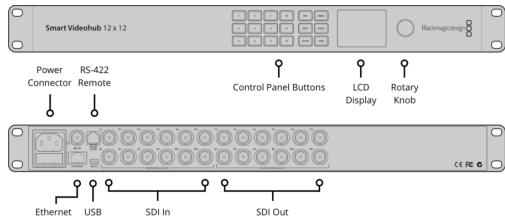

GALLERY IMAGES