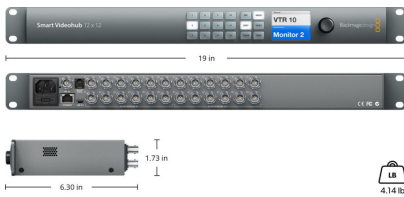

OPIS

Connections

SDI Video Inputs

12 x 10-bit SD-SDI, HD-SDI and 6G-SDI.

SDI Video Outputs

12 x 10-bit SD-SDI, HD-SDI and 6G-SDI.

SDI Rates

DVB-ASI, 270Mb, 1.5G, 3G, 6G.

SDI Reclocking

On all SDI outputs.