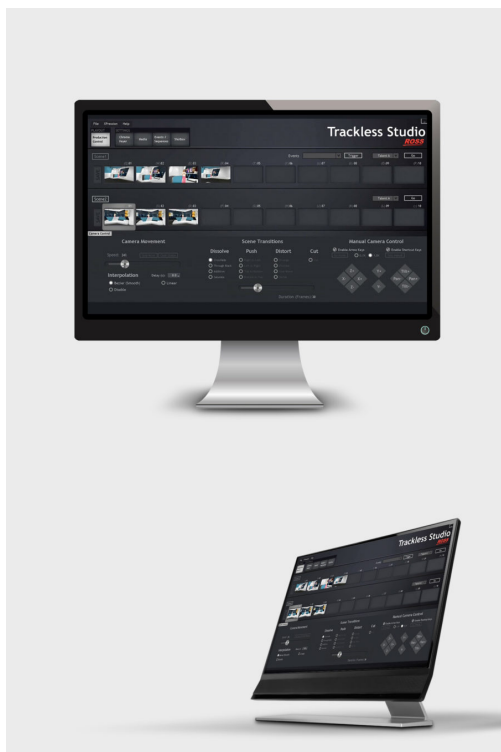

# ROSS

Trackless virtual systems are all-in-one engines that require no external action on the part of the camera in order to create movement. They use a stationary physical camera, with all the camera movement being done within the graphics engine. This eliminates the need for physical tracking equipment.